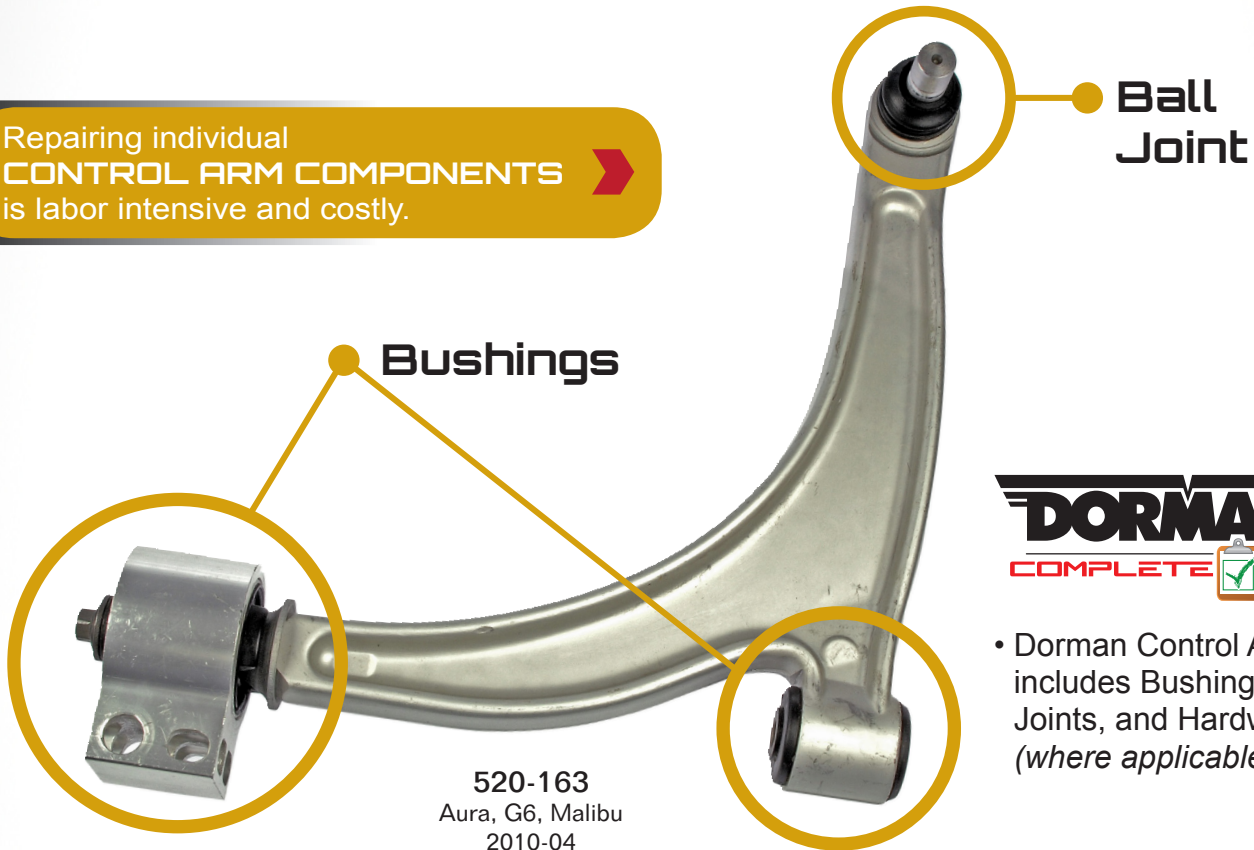

CONTROL ARMS

The Most Comprehensive Control Arm Program in the Aftermarket

SAVE TIME AND MONEY
Perform the Complete Repair

Dorman helps you save your customers time and money by replacing the entire Control Arm assembly, not just the Ball Joint and Bushings

Repairing individual
CONTROL ARM COMPONENTS
is labor intensive and costly.

- Dorman Control Arms includes Bushings, Ball Joints, and Hardware (where applicable)

520-163
Aura, G6, Malibu
2010-04

FEATURING MARKET LEADING ASIAN, EUROPEAN, AND DOMESTIC APPLICATIONS

521-085
Murano 2007-03

520-919
BMW 3-Series
2006-99

NEW PRODUCTS • NEW SOLUTIONS • NEW OPPORTUNITIES

DORMAN
NEW SINCE 1918

New Product Idea Hotline: 1-800-336-3575
www.DormanProducts.com

**BE THE FIRST
TO KNOW!**
ABOUT FORMERLY "DEALER ONLY" PARTS
www.DormanProducts.com/Signup