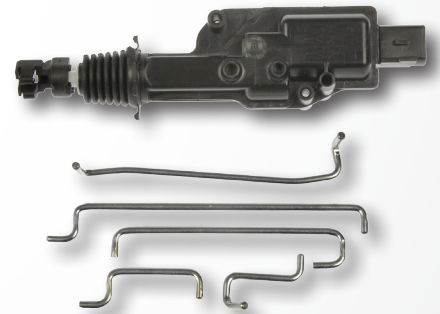

OVER 400 SKUs AVAILABLE
WITH NEW COVERAGE ADDED MONTHLY

INTEGRATED DOOR LOCK ACTUATORS

937-800
BMW 2016-03

937-866
BMW 2013-99

DOOR LOCK ACTUATORS

746-149
Ford 2010-98, Lincoln 2010-03, Mazda 2009-99,
Mercury 2009-99

746-158
Ford 2003-01, Ford 1998-97, Ford 1994-92,
Lincoln 1998-90, Mercury 1994-92

To learn more about Dorman's rapidly growing line of Integrated Door Lock Actuators and Door Lock Actuators, visit:
www.DormanProducts.com/idlasolutions