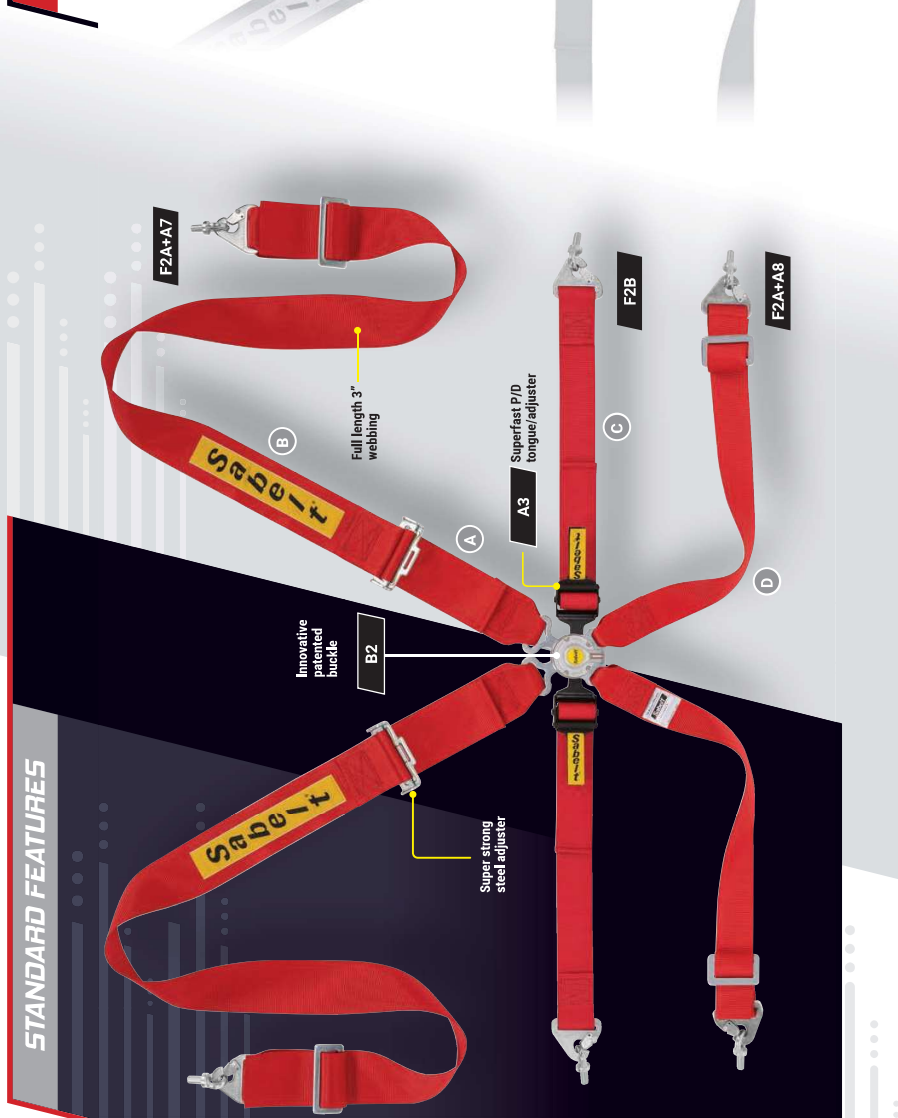

CCS632SRDN

STANDARD FEATURES