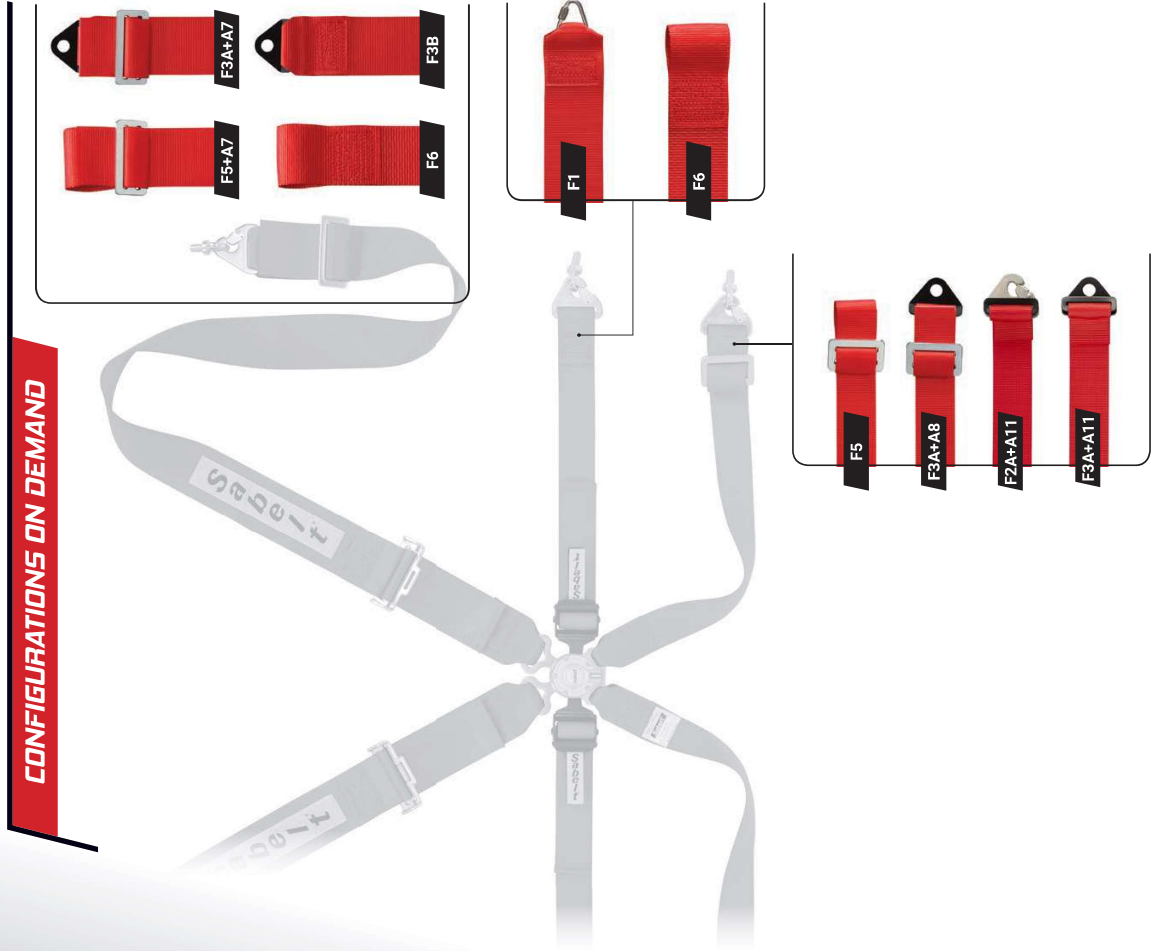

CONFIGURATIONS ON DEMAND

SALOON

FIA 8853-2016

STANDARD MEASURES (mm)

A 380 • B 1700 • C 680 • D 850

STANDARD COLOURS/CODES

CCS632SRDN • CCS632SNDN • CCS632SBDN