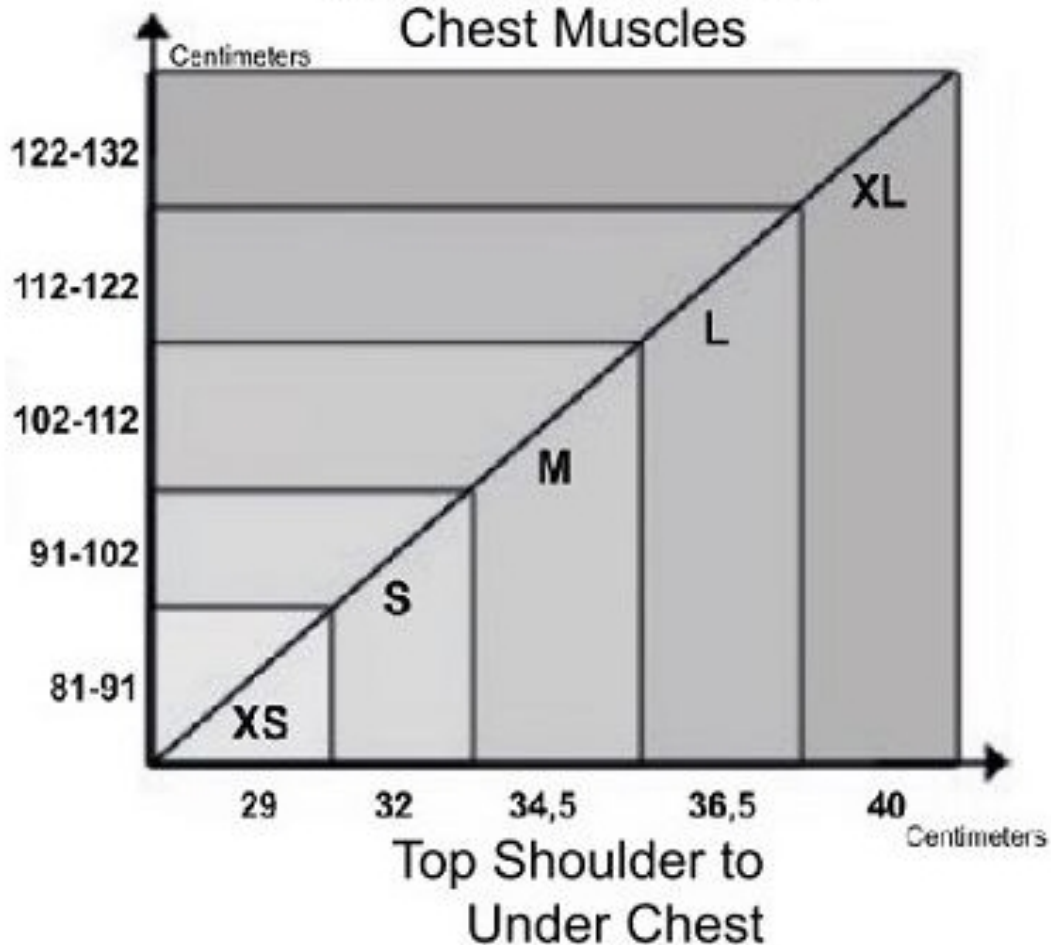

# Size Chart for Hybrid Devices

Size	Smallest Adjustment	Largest Adjustment
Youth	71 cm	81 cm
Extra Small	81 cm	91 cm
Small	91 cm	102 cm
Medium	102 cm	112 cm
Large	112 cm	122 cm
X-Large	122 cm	132 cm
Custom	Measure	Measure

## Measurement Below Chest Muscles

ALL MEASUREMENTS TO BE TAKEN FULLY DRESSED IN RACING SUIT AND RACING UNDERWEAR.