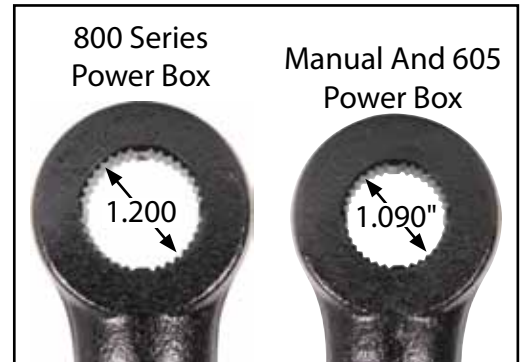

Part No. ALL56354-56357

Pitman Arms

Replacement GM pitman arms.

Part No. A-Body (Chevelle)

ALL56354..... 1968-72, Use With 800 Series Power Box
ALL56355..... 1968-72, Use With Manual And 605 Small Power Box

Part No. G-Body Intermediate Metric (Monte Carlo)

ALL56357..... 1978-88, Use With 800 Series Power Box
ALL56356..... 1978-88, Use With Manual And 605 Small Power Box

ALL56354
ALL56355

ALL56356
ALL56357

ALL56358..... Pitman Arm Nut And Lock Washer