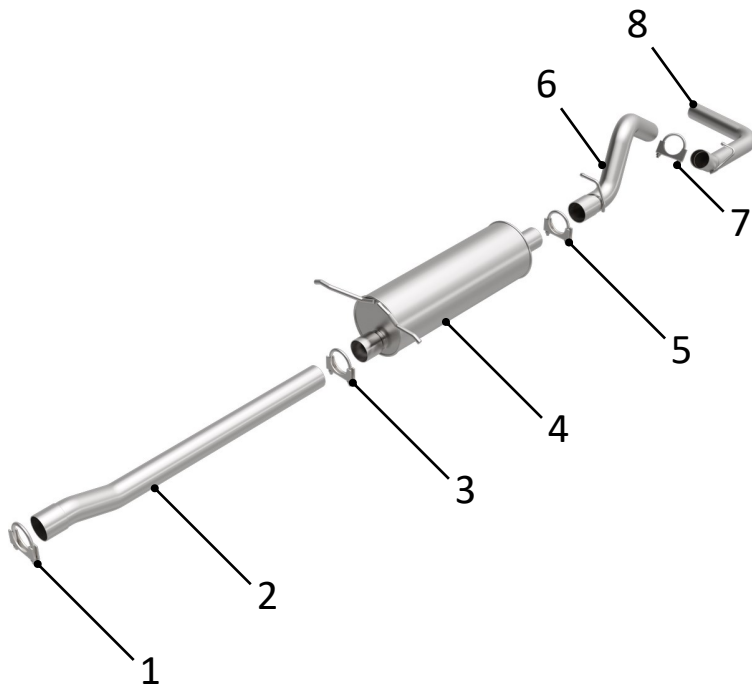

## INSTALLATION INSTRUCTIONS | PART NO. 106-0560

#### STEP 8:

Tighten all clamps starting from rear of the vehicle. **(DO NOT EXCEED 30FT-LB WHEN TIGHTENING CLAMP AND CHECK ALL CLAMPS AFTER 50 MILES. RETIGHTEN IF NECESSARY)**

**BRExhaust** recommends professional installation for all products