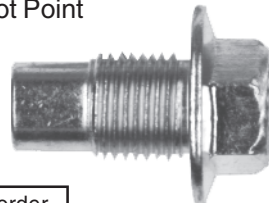

M14-1.25  
Pilot Point

Reorder  
Qty. 5

**090-098**

M14-1.5  
Pilot Point w/  
Molded Gasket

Reorder  
Qty. 5

**090-031**

1/2"-20  
Double Oversized

Reorder  
Qty. 5

**090-039**

M16.4-1.33  
Standard

Reorder  
Qty. 5

**090-052**

1/2"-20  
Pilot Point

Reorder  
Qty. 5

**090-059**

M12-1.75  
Pilot Point w/  
Molded Gasket

Reorder  
Qty. 5

**090-079**

M12-1.75  
Pilot Point w/  
Inset Gasket

Reorder  
Qty. 5

**090-033**

M14-1.5  
Standard

Reorder  
Qty. 5

**090-040**