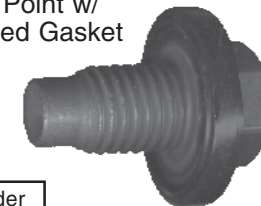

M14-1.25  
Pilot Point

Reorder  
Qty. 5

**090-098**

M14-1.5  
Pilot Point w/  
Molded Gasket

Reorder  
Qty. 5

**090-031**

1/2"-20  
Double Oversized

Reorder  
Qty. 5

**090-039**

M16.4-1.33  
Standard

Reorder  
Qty. 5

**090-052**

1/2"-20  
Pilot Point

Reorder  
Qty. 5

**090-059**

M12-1.75  
Pilot Point w/  
Molded Gasket

Reorder  
Qty. 5

**090-079**

M12-1.75  
Pilot Point w/  
Inset Gasket

Reorder  
Qty. 5

**090-033**

M14-1.5  
Standard

Reorder  
Qty. 5

**090-040**