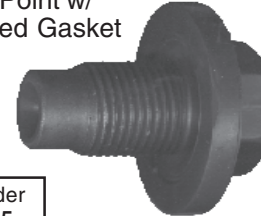

Reorder  
Qty. 5

**090-049**

M12-1.25  
Pilot Point

Reorder  
Qty. 5

**090-058**

1/2"-20  
Pilot Point w/  
Molded Gasket

Reorder  
Qty. 5

**090-076**

M14-1.25  
Pilot Point

Reorder  
Qty. 5

**090-098**

M14-1.5  
Pilot Point w/  
Molded Gasket

Reorder  
Qty. 5

**090-031**

1/2"-20  
Double Oversized

Reorder  
Qty. 5