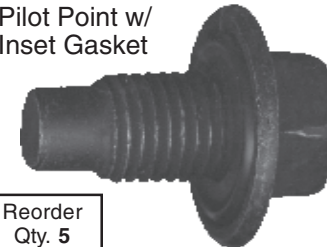

M14-1.25  
Pilot Point

Reorder  
Qty. 5

**090-098**

M14-1.5  
Pilot Point w/  
Molded Gasket

Reorder  
Qty. 5

**090-031**

1/2"-20  
Double Oversized

Reorder  
Qty. 5

**090-039**

M16.4-1.33  
Standard

Reorder  
Qty. 5

**090-052**

1/2"-20  
Pilot Point

Reorder  
Qty. 5

**090-059**

M12-1.75  
Pilot Point w/  
Molded Gasket

Reorder  
Qty. 5

**090-079**

M12-1.75  
Pilot Point w/  
Inset Gasket

Reorder  
Qty. 5

**090-033**

M14-1.5  
Standard

Reorder  
Qty. 5

**090-040**