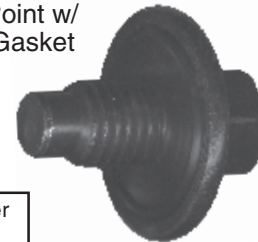

**090-039**

M16.4-1.33  
Standard

Reorder  
Qty. 5

**090-052**

1/2"-20  
Pilot Point

Reorder  
Qty. 5

**090-059**

M12-1.75  
Pilot Point w/  
Molded Gasket

Reorder  
Qty. 5

**090-079**

M12-1.75  
Pilot Point w/  
Inset Gasket

Reorder  
Qty. 5

**090-033**

M14-1.5  
Standard

Reorder  
Qty. 5

**090-040**

M20-1.5  
Standard

Reorder  
Qty. 5

**090-053**

M14-1.5  
Pilot Point

Reorder  
Qty. 5

**090-060**

M12-1.75  
Pilot Point w/  
Inset Gasket

Reorder  
Qty. 5

**090-084**

M16-1.5  
Pilot Point

Reorder  
Qty. 5

030-539

**DORMAN**®

*... Install Confidence™*

**OIL DRAIN PLUGS  
WITH GASKETS**