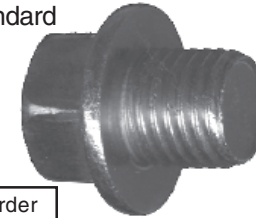

# OIL DRAIN PLUGS WITH GASKETS

**090-005**

1/2"-20  
Standard

Reorder  
Qty. 5

**090-034**

M12-1.75  
Pilot Point

Reorder  
Qty. 5

**090-042**

M18-1.5  
Standard

Reorder  
Qty. 5

**090-055**

M22-1.5  
Standard

Reorder  
Qty. 3

**090-075**

M14-1.5  
Standard

Reorder  
Qty. 5

**090-088**

M12-1.5  
Standard

Reorder  
Qty. 5

**090-015**

1/2"-20  
Single Oversized

Reorder  
Qty. 5

**090-038**

M12-1.25  
Standard