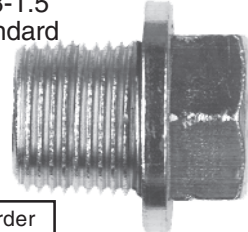

Reorder
Qty. 5

090-042

M18-1.5
Standard