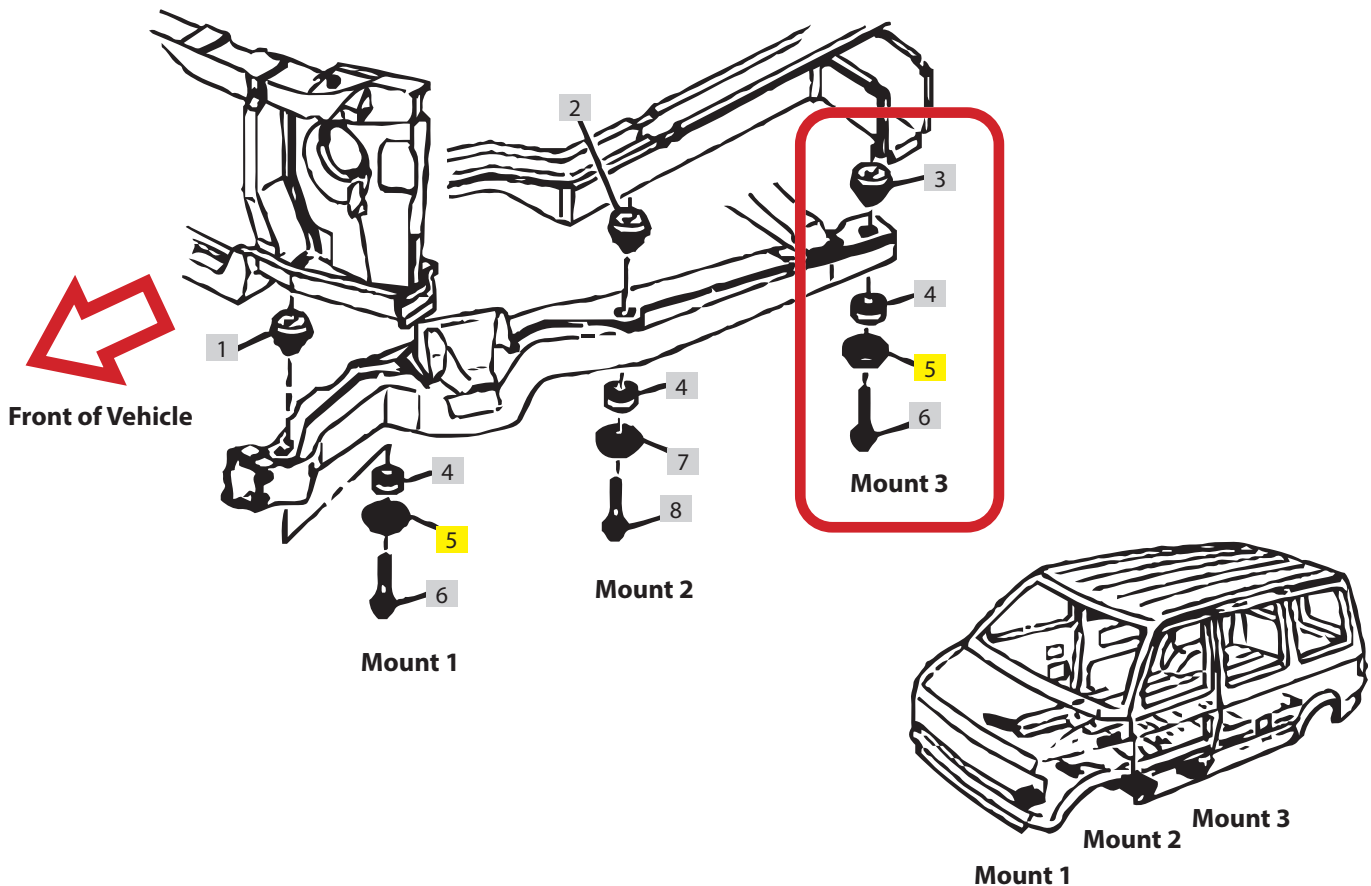

### Chevrolet Astro 2005–1985, GMC Safari 2005–1985

Position	Part #
1	924-192
2	924-193
3	924-003

**Disclaimer:**

Even though every attempt is made to ensure this information is complete and accurate, it is impossible to account for all possible circumstances or situations. Please consult with a qualified auto technician before attempting to perform any work you are not qualified to do. Automobiles can be hazardous to work on; be sure to take all necessary safety precautions. Failure to do so may result in property damage or personal injury. Certain motor vehicle standards and performance requirements may apply to your motor vehicle (such as Federal Motor Vehicle Safety Standards by the National Highway Traffic Safety Administration). Be sure that your work is performed in accordance with such standards and that you do not disable any motor vehicle safety feature.