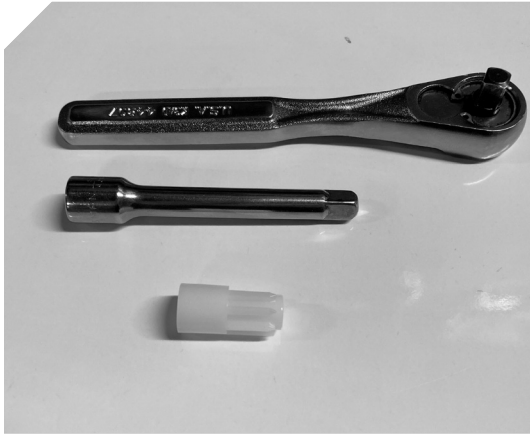

AIR DOOR ACTUATOR

**ACTUADOR PARA
COMPUERTA DE AIRE**

**ACTIONNEUR DE CLAPET
D'AIR**

NEED HELP?

Please call our Technical Support team for assistance from our team of certified automotive experts.

1-866-933-2911

ENGLISH

Air door must be aligned (“indexed”) to the replacement air door actuator to install and function correctly. The included alignment tool can be used with a 1/4” drive ratchet to assist in this critical step.