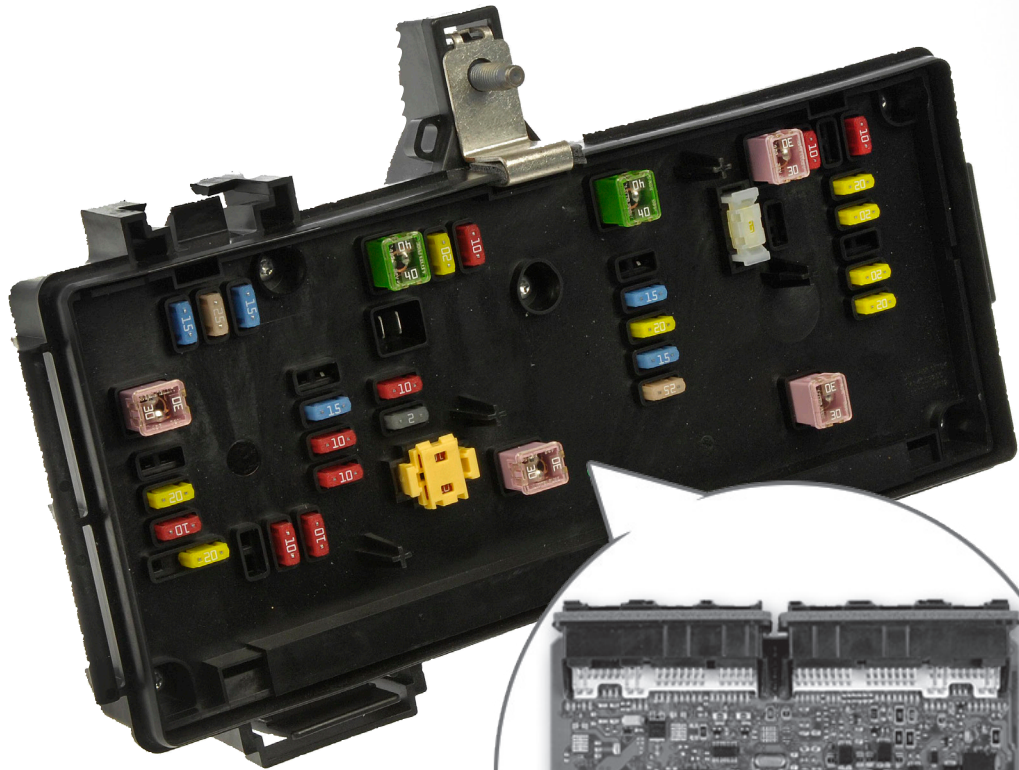

TOTALLY INTEGRATED POWER MODULE

New to the Aftermarket

The Totally Integrated Power Module combines the functions of the Fuse Block and the Front Control Module.

599-923
Dodge Ram
1500 3.7L/4.7L/5.7L
Engines 4WD,
2500 5.7L, Engine, Exc.
Power Wagon 4WD,
3500 5.7L Engine 4WD
2006

- ✓ **Fully Remanufactured** and **vehicle simulator tested** for quality assurance
- ✓ **Plug and Play** for Easy Installation
- ✓ **Updated with the most recent programming** available

Failure Mode:

- Voltage spikes cause erratic electrical problems.
- Internal corrosion causes a loss of connectivity.

SCAN NOW! 
to view Video

TOTALLY INTEGRATED POWER MODULE

New to the Aftermarket

Make	Model	Year	Dorman Number
CHRYSLER	PT CRUISER	2008	599-909
	PT CRUISER: LIMITED	2009	599-909
	PT CRUISER: LIMITED	2008	599-909
	PT CRUISER: LX	2009	599-909
	PT CRUISER: LX	2008	599-909
	PT CRUISER: TOURING	2009	599-909
	SEBRING	2008	599-917
	SEBRING: LIMITED	2009	599-917
	SEBRING: LIMITED	2008	599-917
	SEBRING: LX	2009	599-917
	SEBRING: TOURING	2009	599-917
	SEBRING: TOURING	2008	599-917
DODGE	AVENGER: R/T	2008	599-917
	AVENGER: R/T	2009	599-917
	AVENGER: SE	2009	599-917
	AVENGER: SE	2008	599-917
	AVENGER: SXT	2009	599-917
	AVENGER: SXT	2008	599-917
	CALIBER: R/T	2007	599-906
	CALIBER: SE	2007	599-906
	CALIBER: SXT	2007	599-906
DODGE TRUCK	RAM 1500 PICKUP: LARAMIE	2006	599-923
	RAM 1500 PICKUP: SLT	2006	599-923
	RAM 1500 PICKUP: SPORT	2006	599-923
	RAM 1500 PICKUP: ST	2006	599-923

* L6 - 5.9L (359 CID): DIESEL: FI: T: C

** L6 - 6.7L (408 CID): DIESEL: FI: T: A

NEW PRODUCTS • NEW SOLUTIONS • NEW OPPORTUNITIES

New Product Idea Hotline: 1-800-336-3575
www.DormanProducts.com