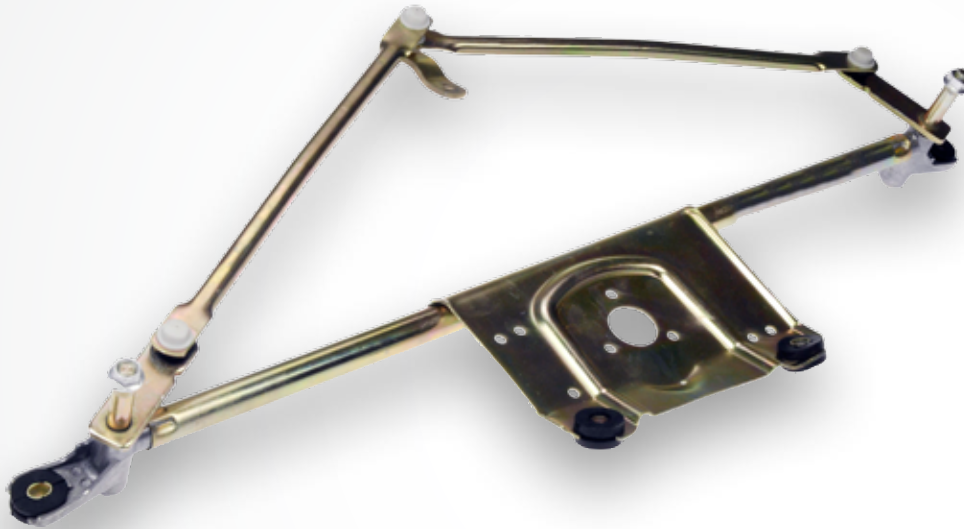

LEADING AFTERMARKET COVERAGE

Over 200 SKUs available covering over 140 Million Vehicles

602-102

Jeep Grand Cherokee 2004-99

- Provides mechanical connection between the wiper motor and wiper blades
- For ease of installation, motor crank arm is included