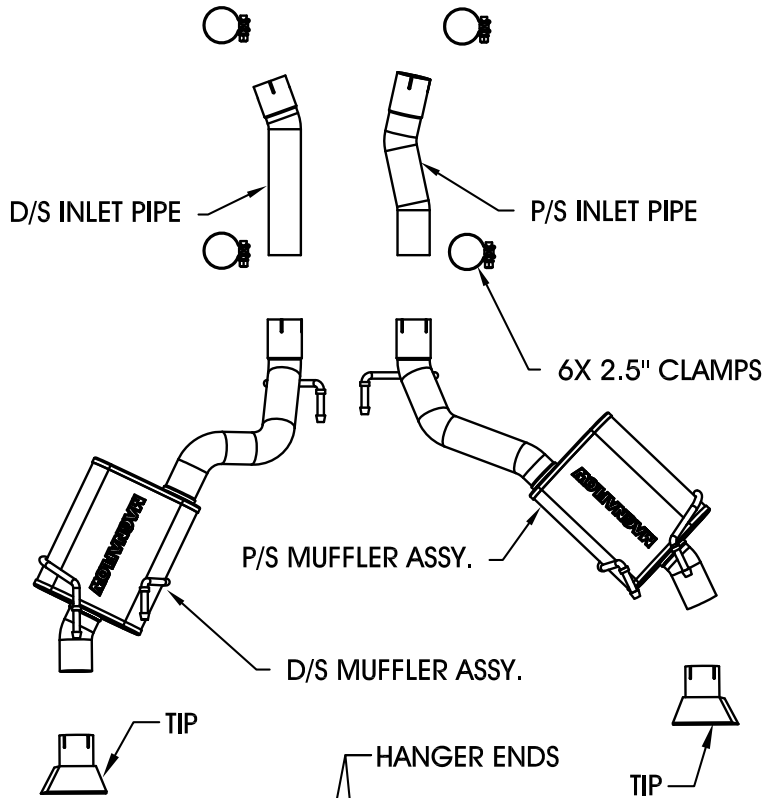

2011 Chevrolet Camaro GMPP Street 6.2L Axle Back System

Warning: When working on, under, or around any vehicle exercise caution. Please allow the vehicle's exhaust system to cool before removal, as exhaust system temperatures may cause severe burns. If working without a lift, always consult vehicle manual for correct lifting specifications. Always wear safety glasses and ensure a safe work area. Serious injury or death could occur if safety measures are not followed.

Step 1: (Carefully read all instructions before installation) You will need to cut the OEM exhaust system to remove it. Measure and cut 18.375" forward of the "hanger ends" shown in Fig. # 1 on the passenger side pipe, and 16.75" on the driverside pipe. Carefully remove the system from the vehicle making sure to retain all mounting hardware as it will be needed to install your new MAGNAFLOW system.

Step 2: Begin installing the new system. Attach the two Inlet Pipes to the cut portion of the OEM system. Use the supplied clamps to secure. Slip both Muffler Assemblies over the Inlet Pipes using the supplied clamps to secure. Make sure you locate the hangers in the existing rubber insulators.

Step 3: With all components mounted loosely, adjust the system for overall aesthetics and clearance of frame & bodywork. (MAGNAFLOW recommends at least 1/2" of clearance between the exhaust system and any body panels to prevent heat-related body damage or fire.)

Step 4: Once a final position has been chosen for the new system, evenly tighten all fasteners from front to rear. The supplied band clamps must be VERY tight to properly align the pipes and prevent leaks (Approximately 40ft-lbs). U-bolt clamps should be tightened to approximately 30-35ft-lbs. Inspect all fasteners after 25-50 miles of operation and retighten if necessary.