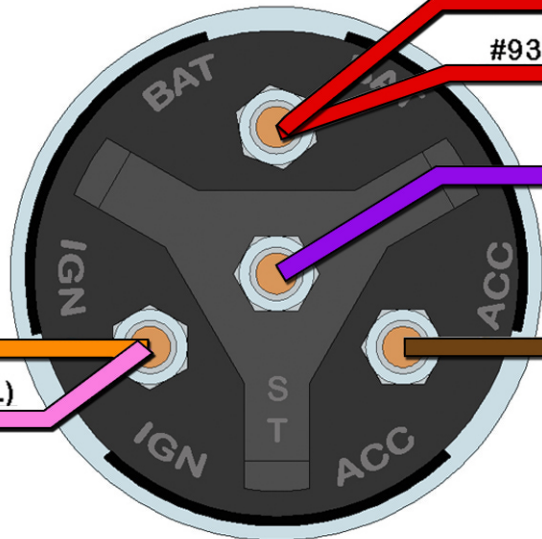

**PAINLESS UNIVERSAL  
IGNITION SWITCH**

**#80153**

#934 TO IGNITION SWITCH POWER B+

#934 TO IGNITION SWITCH POWER B+

STARTER "S" TERMINAL  
#919 IGNITION SWITCH "START"

#933 TO IGNITION  
SWITCH "IGN" TERMINAL

#932 TO IGNITION  
SWITCH ACCESSORY TERMINAL

#931 TO IGNITION SWITCH (COIL)