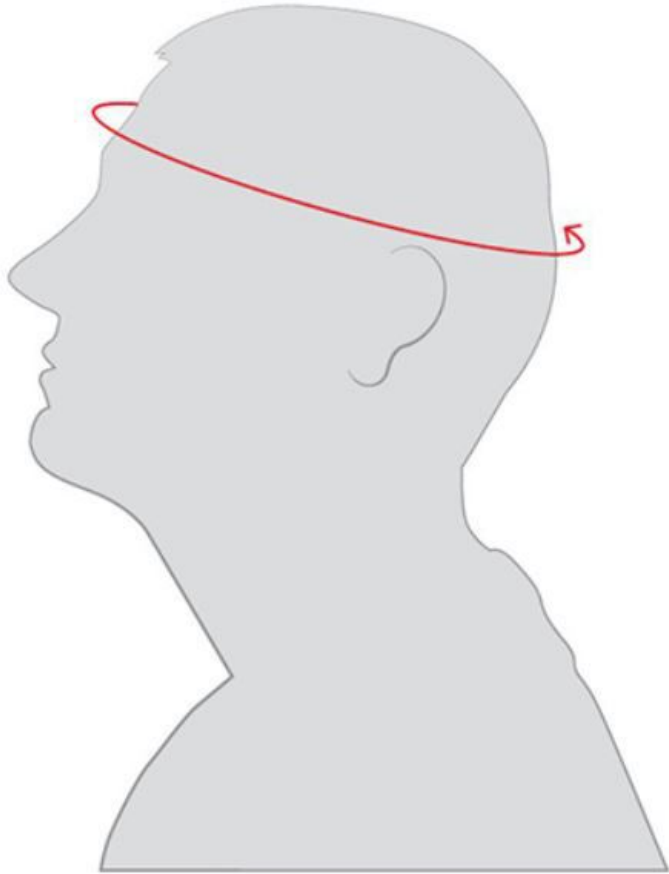

DETERMINING HELMET SIZE

Measure your head around its widest part, generally above your eyebrows and ears.

If you plan on wearing a Balaclava, you should measure your head with it on.

Compare the measurement to the table below to determine which size will be the best:

Size	cm.
XS	54
S	55
M	57
L	59
XL	61
XXL	63
XXXL	64