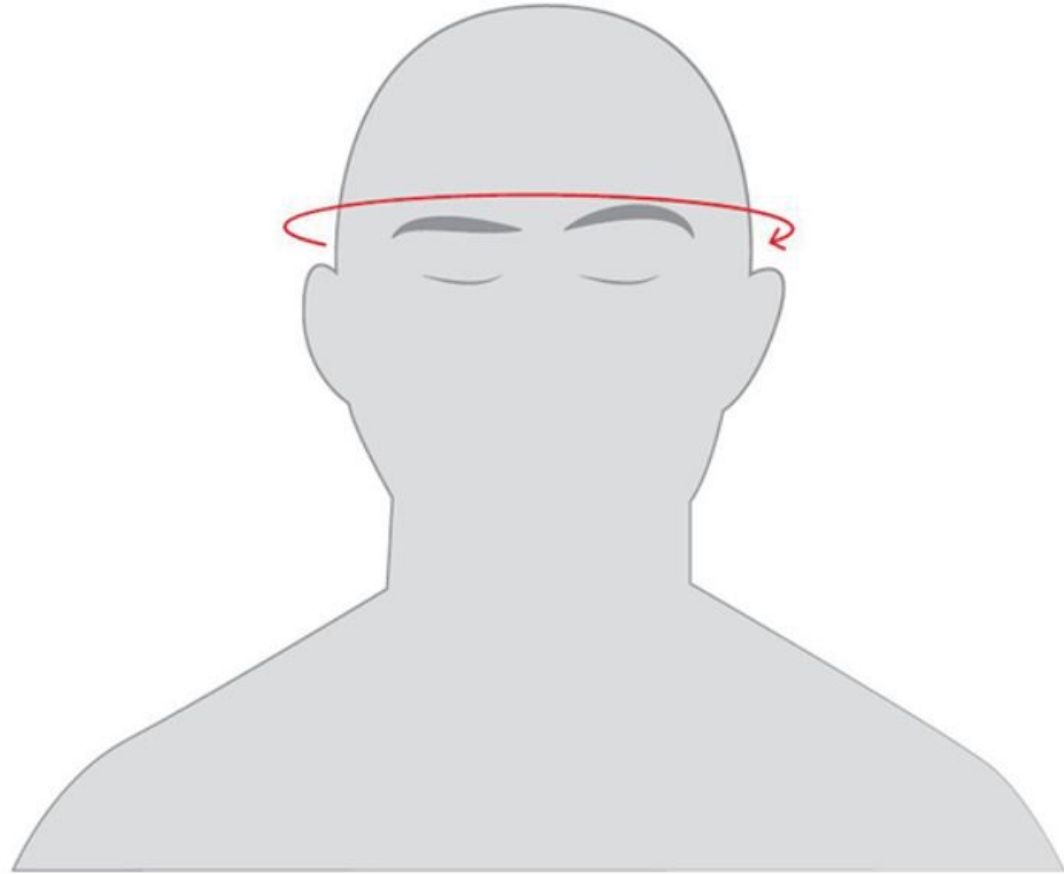

DETERMINING HELMET SIZE

Measure your head around its widest part, generally above your eyebrows and ears.

If you plan on wearing a Balaclava, you should measure your head with it on.

Compare the measurement to the table below to determine which size will be the best:

Size	cm.
XS	54
S	55
M	57
L	59
XL	61
XXL	63
XXXL	64